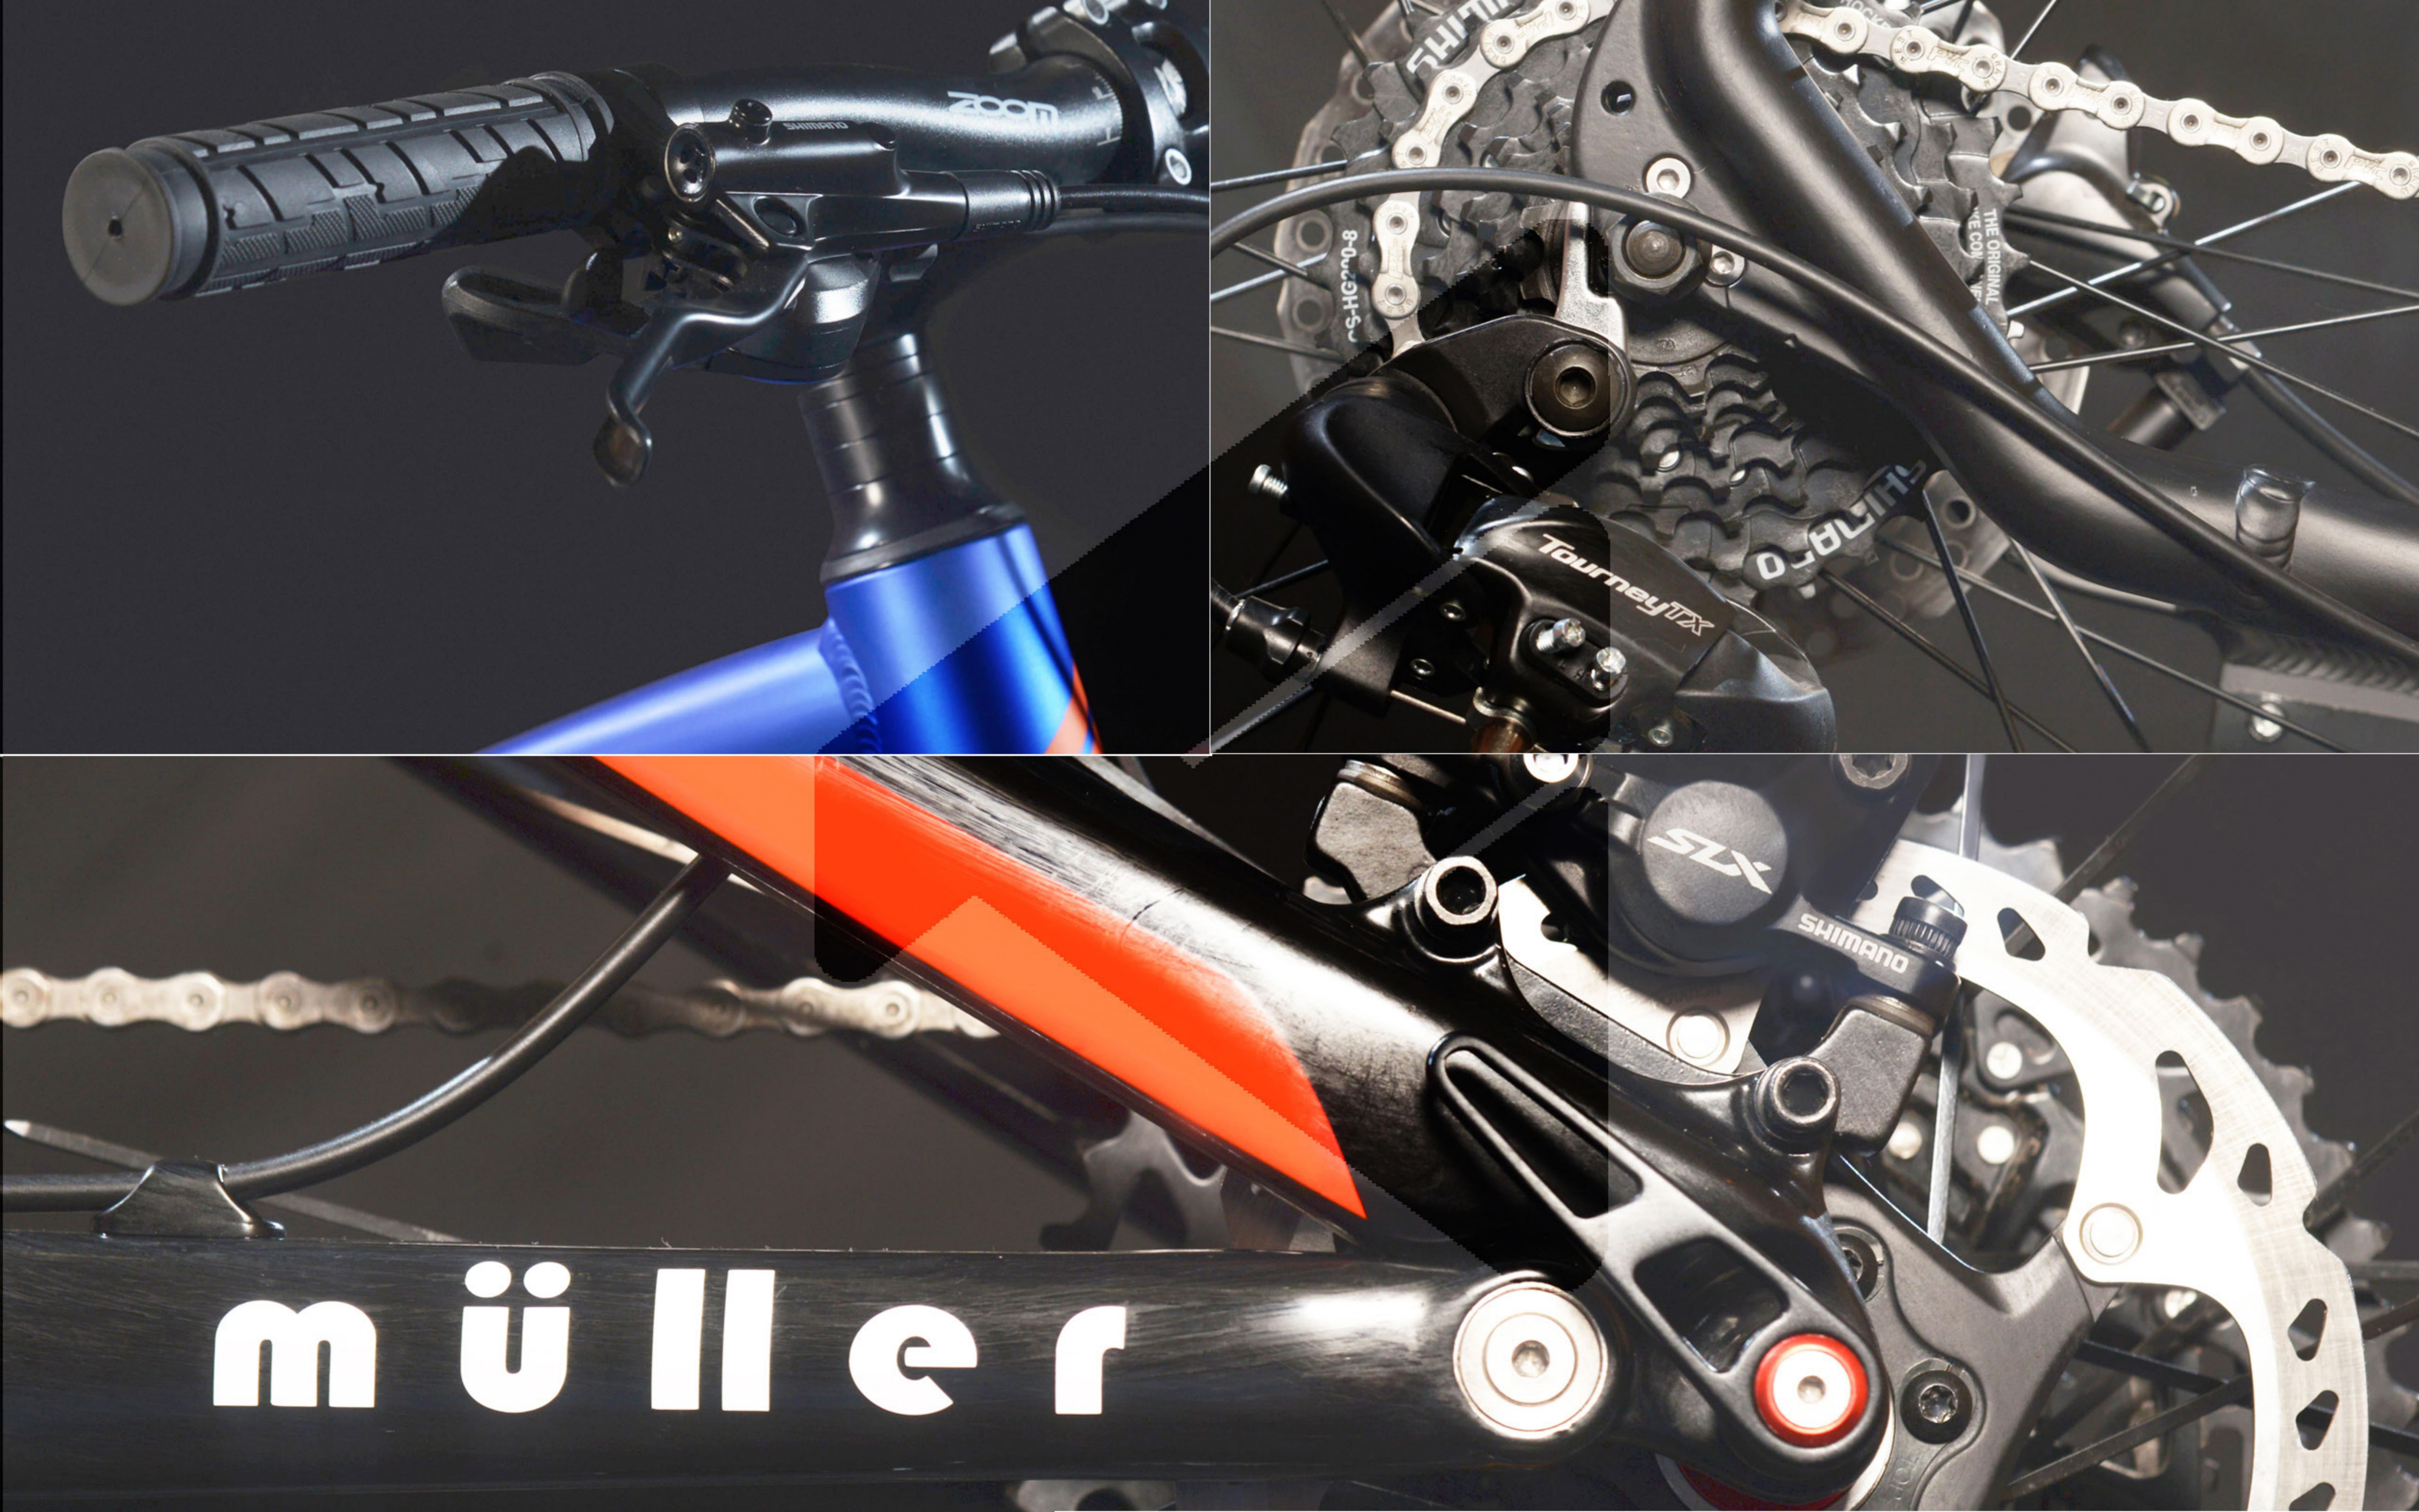

müller

BOBBO

BIKE
—
2019

m ü l l e r

Match One

Match One 4

Merlyn III

Azul mate 5