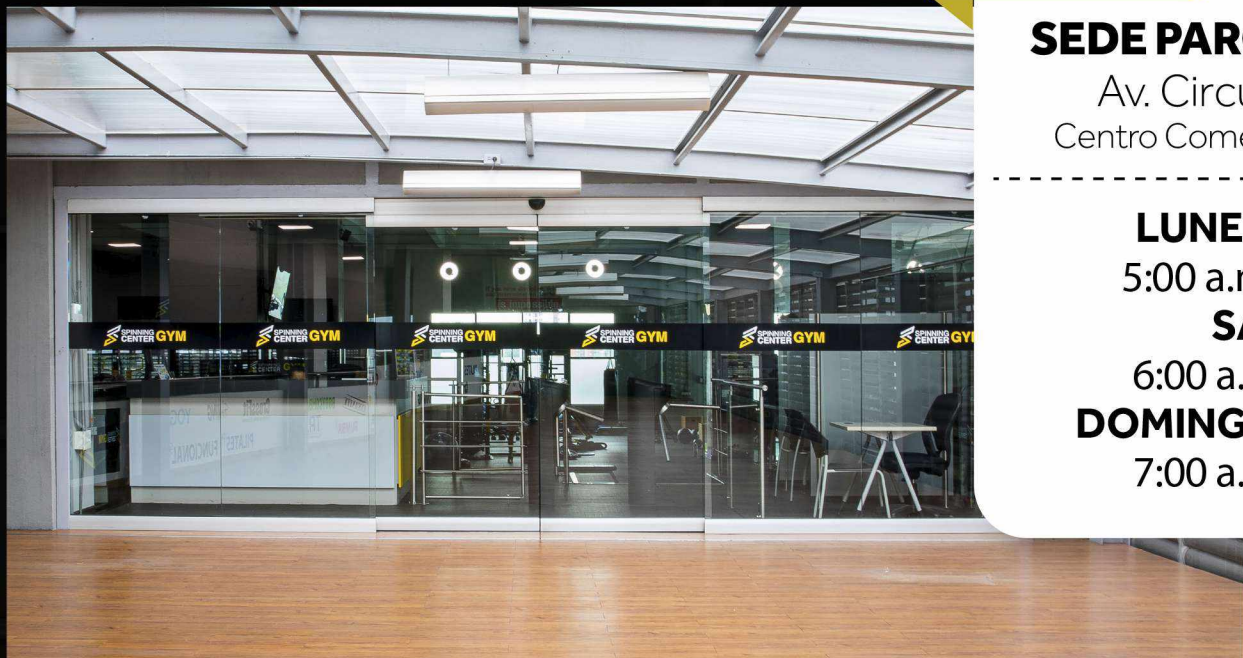

LUNES A JUEVES
4:00 a.m. a 11:00 p.m.
VIERNES
4:00 a.m. a 9:00 p.m.
SÁBADOS
5:00 a.m. a 6:00 p.m.
DOMINGOS Y FESTIVOS
7:00 a.m. a 4:00 p.m.

PEREIRA

SEDE PARQUE ARBOLEDA
Av. Circunvalar # 5 - 20
Centro Comercial Parque Arboleda