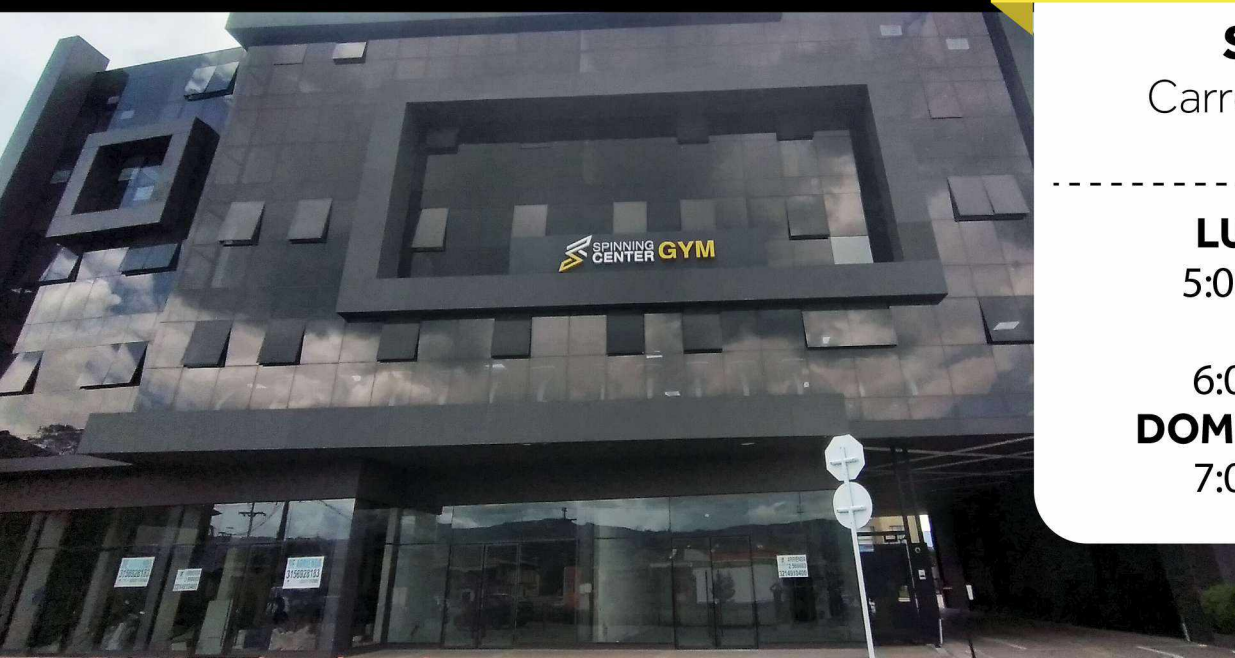

CAJICÁ

SEDE CAJICÁ
Carrera 5 # 4a Sur - 79
Edificio Pietra

LUNES A VIERNES
5:00 a.m. a 10:00 p.m.
SÁBADOS
6:00 a.m. a 6:00 p.m.
DOMINGOS Y FESTIVOS
7:00 a.m. a 6:00 p.m.