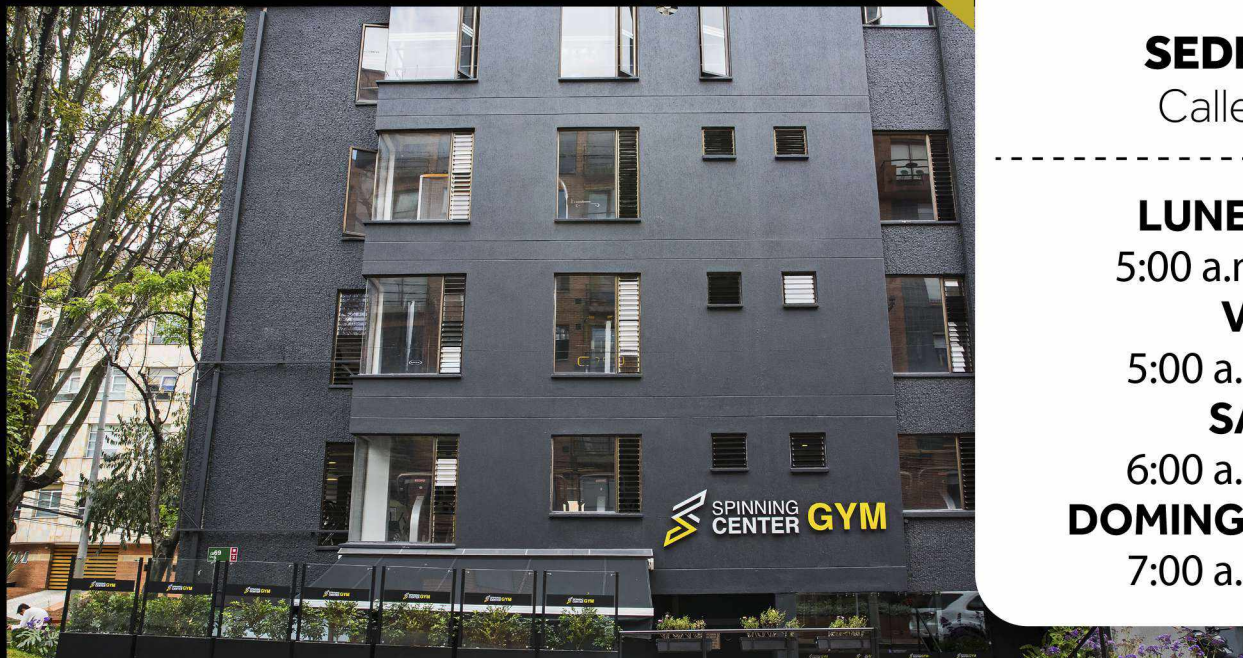

BOGOTÁ

SEDE ROSALES
Calle 69 # 5-05

LUNES A JUEVES
5:00 a.m. a 10:00 p.m.
VIERNES
5:00 a.m. a 9:00 p.m.
SÁBADOS
6:00 a.m. a 6:00 p.m.
DOMINGOS Y FESTIVOS
7:00 a.m. a 4:00 p.m.